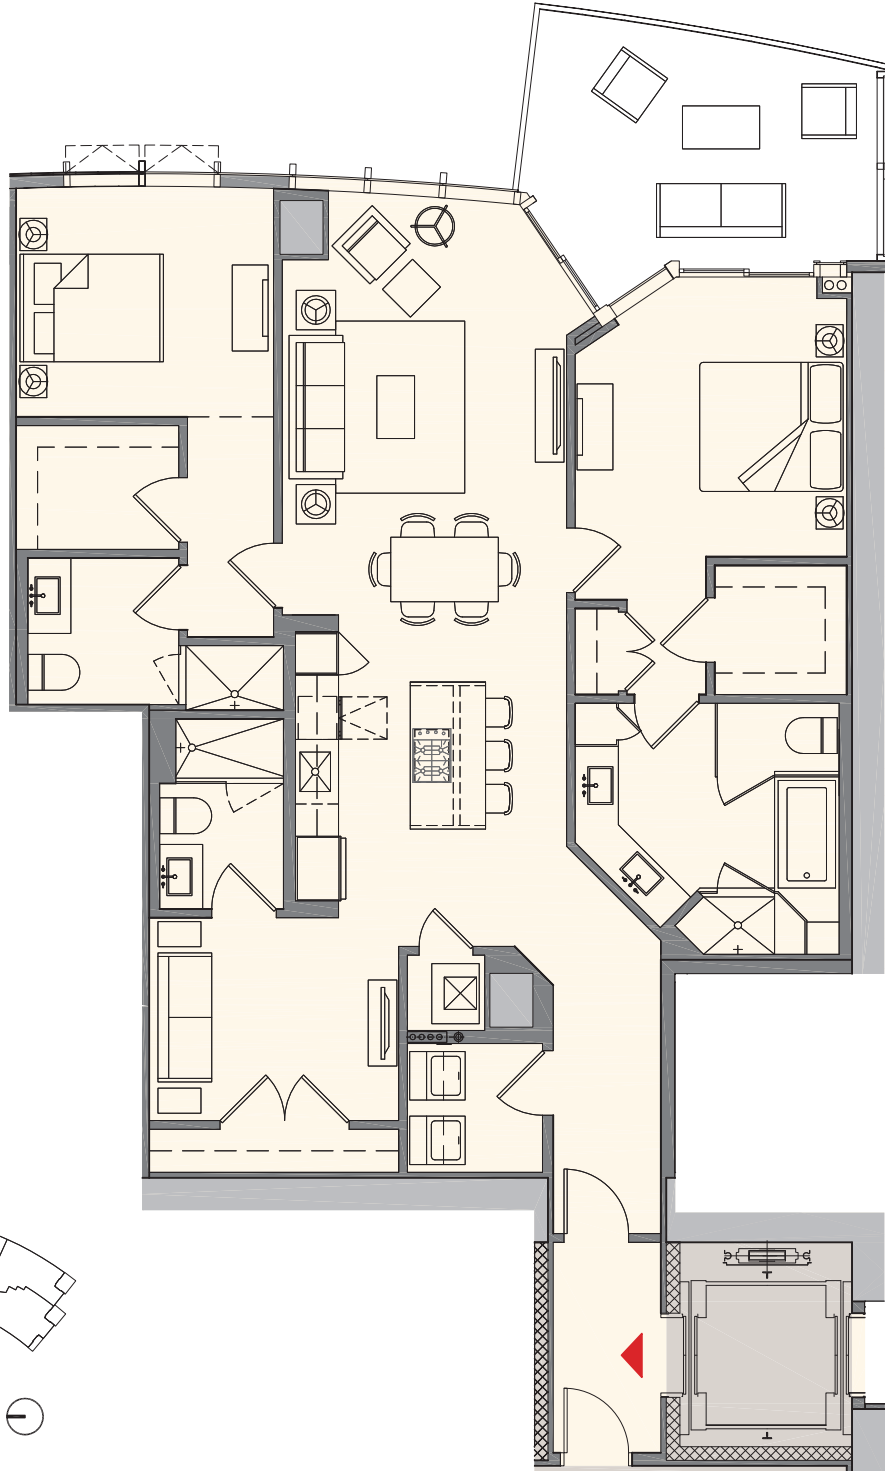

PARAMOUNT

MIAMI WORLDCENTER

Residence C2 | 07

2 Bedroom + Den | 3 Bath

Total:	1,877 sq. ft.	174 m ²
Interior:	1,690 sq. ft.	157 m ²
Outdoor:	187 sq. ft.	17 m ²

These drawings are conceptual only and are for the convenience of reference. They should not be relied upon as representations, express or implied, of the final detail of the residences. Units shown are examples of unit types and may not depict actual units. Stated square footages are ranges for a particular unit type and are measured to the exterior boundaries of the exterior walls and the centerline of interior demising walls and in fact vary from the area that would be determined by using the description and definition of the "Unit" set forth in the Declaration (which generally only includes the interior airspace between the perimeter walls and excludes interior structural components).